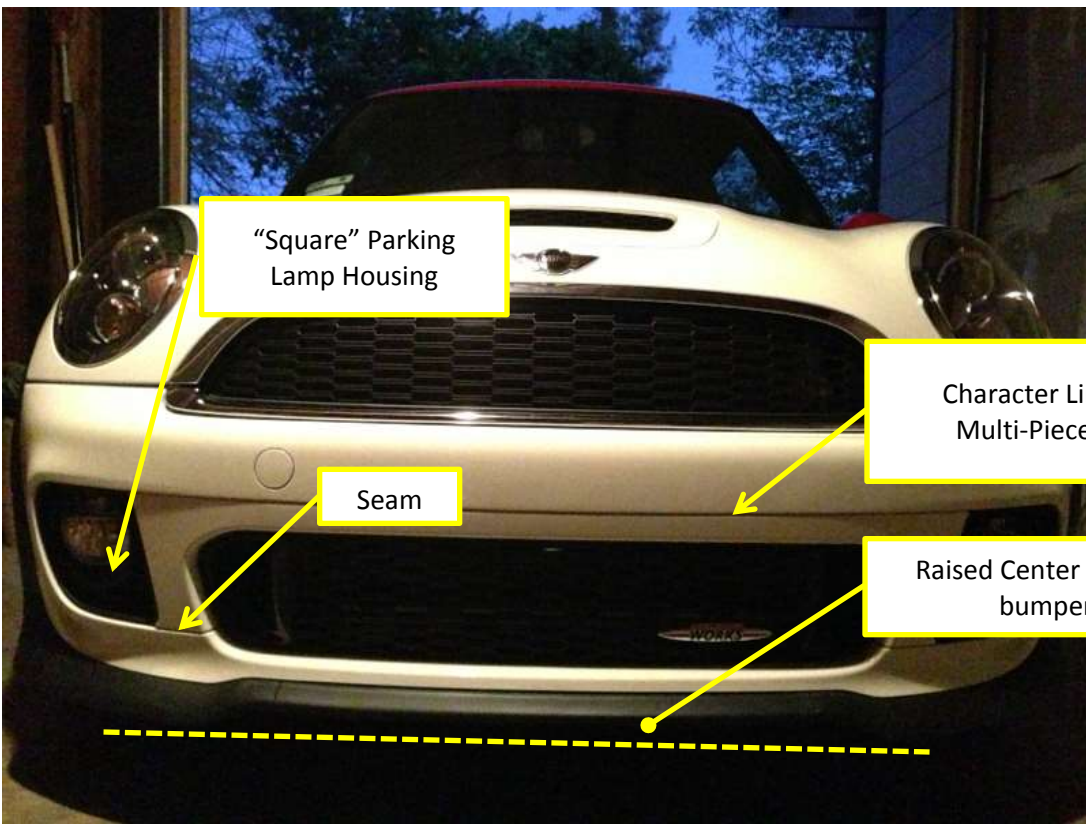

"Square" Parking Lamp housing

No Character Line One Piece design

Raised Center Section on bumper lip

2007-2010 JCW/Aero Front Bumper

"Square" Parking Lamp Housing

Seam

Character Line/seam Multi-Piece design

Raised Center Section on bumper lip

2011-2013 JCW/Aero (LCI) Front Bumper

"Round" Parking Lamps

Straight Seam Line

Bottom lip is flat with no raised center section

2007-2010 Standard Front Bumper

"Round" Parking Lamp housing

"Jogged" Seam

Brake Ducts

2011-2013 Standard (LCI) Front Bumper