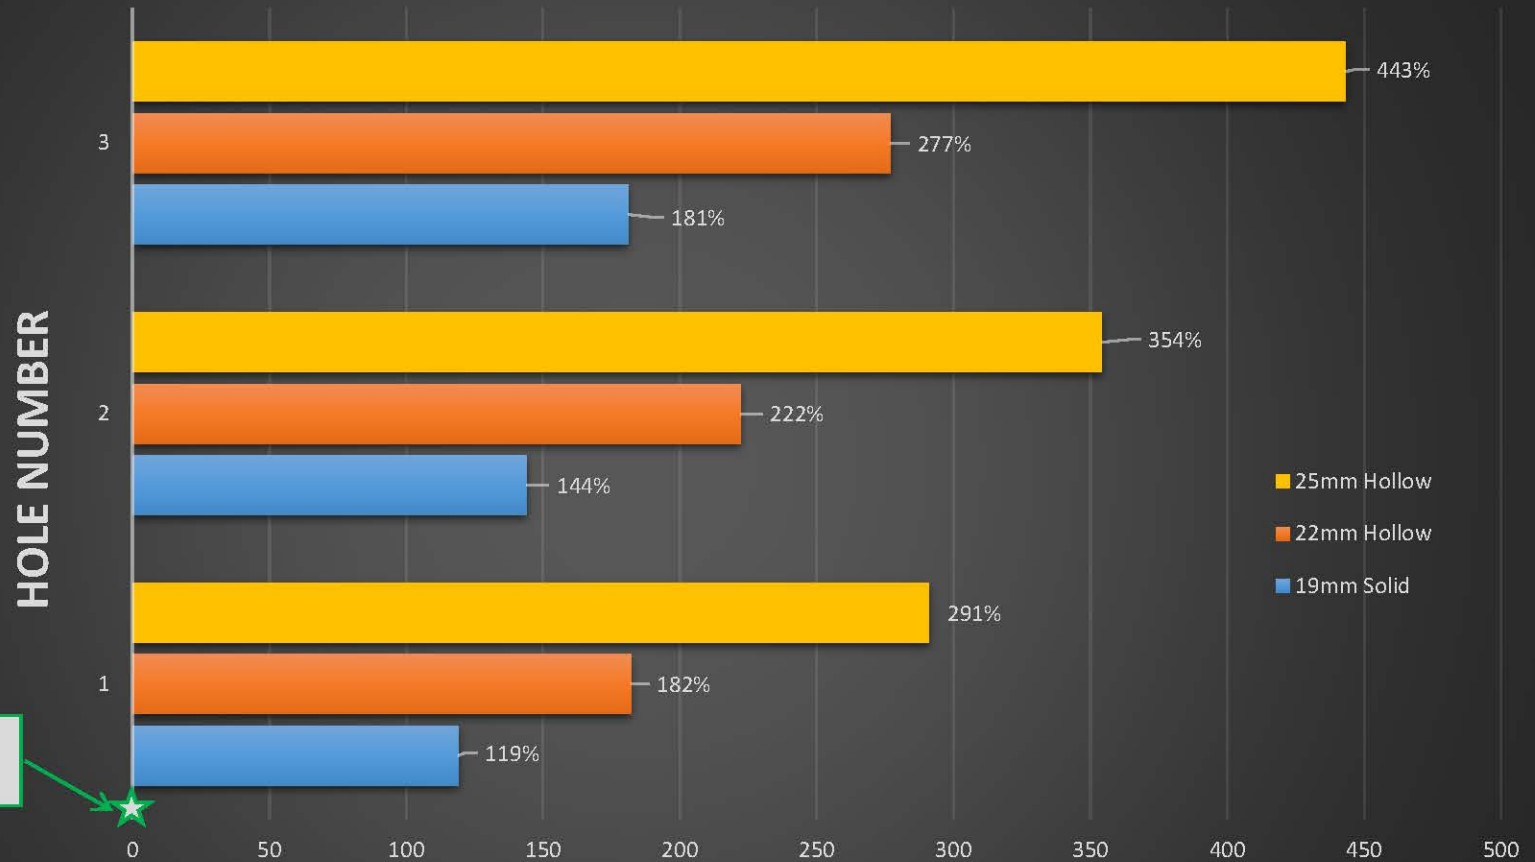

R60 RARB Rates

16mm stock RARB

	1	2	3
25mm Hollow	291	354	443
22mm Hollow	182	222	277
19mm Solid	119	144	181

% INCREASE OVER STOCK REAR BAR